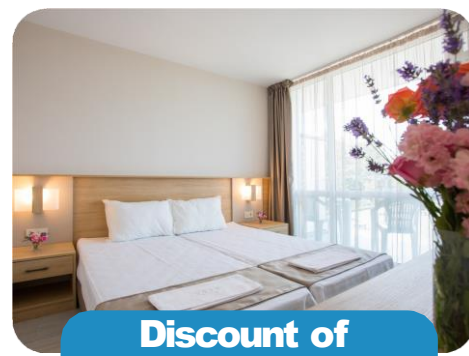

Discount of up to 40%

- ✓ **5+1 or 8+2 nights**, including breakfasts, lunches, and dinners.
- ✓ Once a day: skating (1 hour) or bumper cars (5 min) on a synthetic rink, padel (1 hour per person, before 18:00)
- ✓ Animation and children's playground
- ✓ Outdoor pool with umbrellas and sunbeds around the pool, subject to availability
- ✓ Wi-Fi
- ✓ Parking
- ✓ VAT, tourist tax, insurance

Types of Accommodation	Number of people	5+1 package price per person		8+2 package price per person	
		1-30.6.26 1-15.9.26	1.7-31.8.26	1-30.6.26 1-15.9.26	1.7-31.8.26
Single Room, Bldg. 1	1	372 €	402 €	600 €	650 €
Double Room, Bldg. 1	2	288 €	318 €	470 €	510 €
Apartment, Bldg. 1	2	318 €	354 €	510 €	570 €
Studio, Bldg. 1	2	318 €	354 €	510 €	570 €
Single room, Bldg. 2	2	324 €	360 €	520 €	580 €
Double room, Bldg. 2	2	240 €	270 €	390 €	430 €
Apartment, Bldg. 3	2	270 €	306 €	430 €	490 €
3/4 Adult Rate	1	198 €	210 €	280 €	290 €
Child (6–12 years) on extra bed	1	126 €	138 €	190 €	210 €

*Packages do not apply to public holidays and special dates.